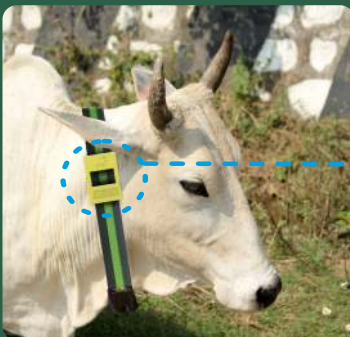

Ayushman Product Working

4G/WiFi/BLE